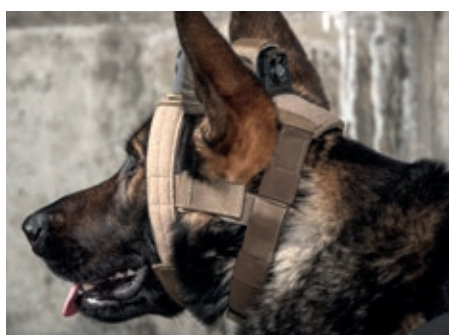

K9 MOUNT

MAN'S BEST TACTICAL ASSET

Capture your K9's point-of-view in a way never seen before. Comfortably and securely positioned on a dog's head, the MOHOC® with K9 Mount records exactly what a dog detects.

Lightweight, padded, tactical nylon harness with 4-point adjustable Velcro®. Fits all medium to large working dogs.

AVAILABLE IN TAN (MH-K9T) AND
BLACK (MH-K9BK)