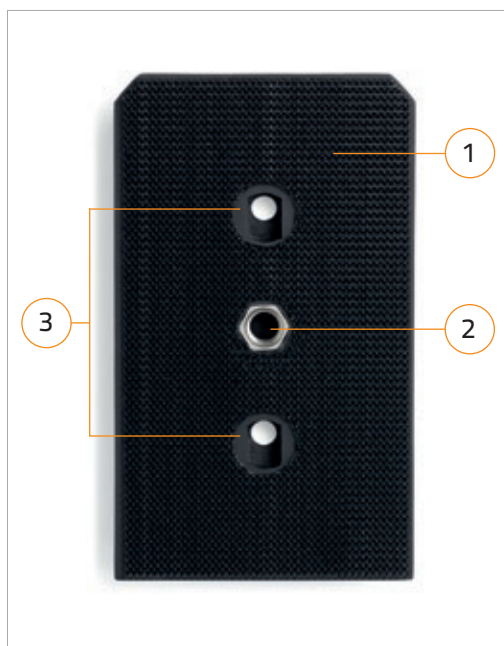

This single accessory allows MOHOC® cameras to securely mount on flat surfaces, tripods, weapon rails, and hundreds of action camera mounts.

Just like the MOHOC® cameras it supports, the Multi-Mount is purpose-built tactical equipment with innovative form-factor, military-grade ruggedization, and intuitive user interface.

INCLUDES MULTI-MOUNT, PICATINNY ADAPTOR, ACTION-CAMERA ADAPTOR (MH-MM)

FLAT SURFACE MOUNT

TRIPOD MOUNT

ACTION CAMERA MOUNT

Instantly secure your MOHOC® Camera to the top of the Multi-Mount with industrial-grade Velcro®. Then use the anchor points on the bottom to attach the Multi-Mount wherever your operation demands.

- 1 Flat base with VELCRO® hook to attach to flat surfaces
- 2 1/4" 20 nut to connect to tripod or Action Camera Mount
- 3 Picatinny Mount & KeyMod™ attachment holes

FLAT SURFACE MOUNT (VIEW OF UNDERSIDE)